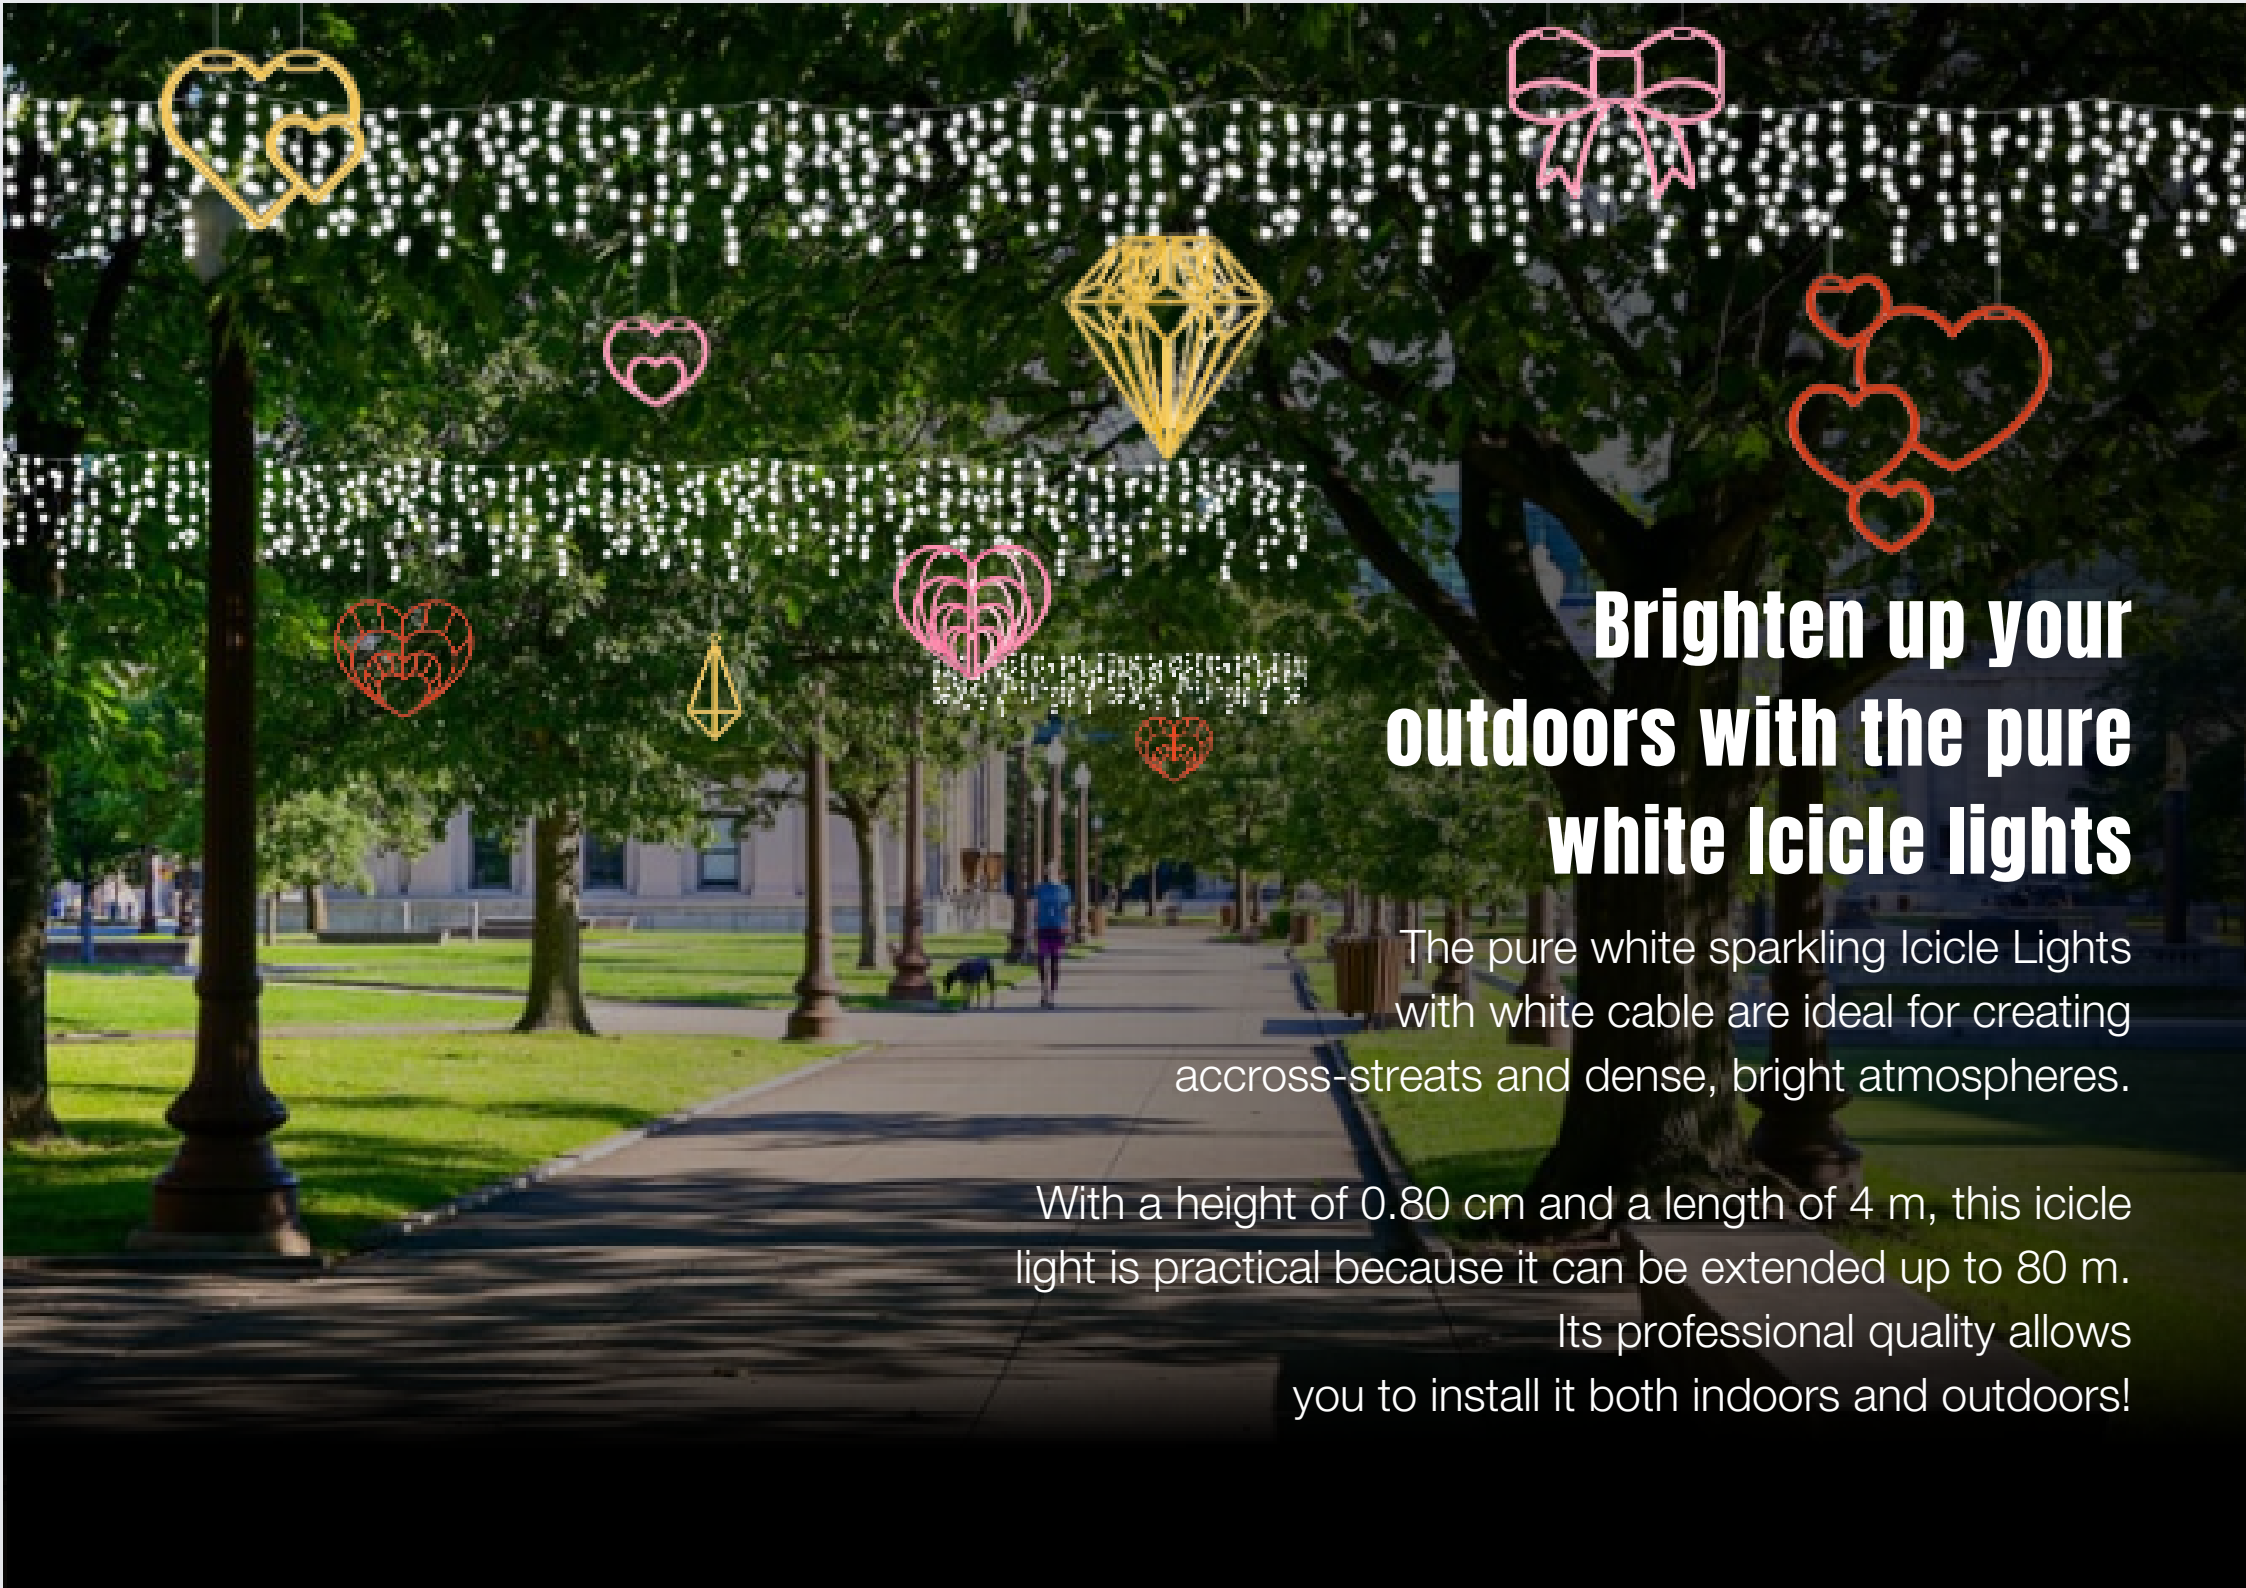

Brighten up your outdoors with the pure white Icicle lights

The pure white sparkling Icicle Lights with white cable are ideal for creating accross-streats and dense, bright atmospheres.

With a height of 0.80 cm and a length of 4 m, this icicle light is practical because it can be extended up to 80 m.

Its professional quality allows you to install it both indoors and outdoors!