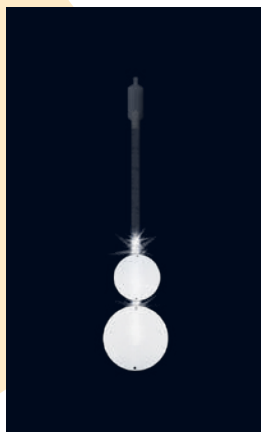

**PETITE LOUISE BF
2037620**
H 0,63 x W 0,14 m
Chasing.