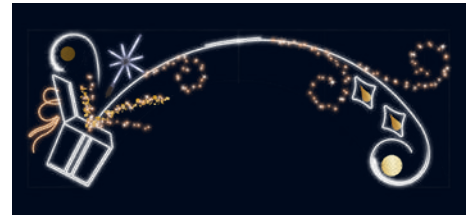

# Across street

RECONDITIONED LED DECORS  
Outdoor 230V decorations, delivered with eye hooks and power cables, without baubles, bulbs and minidrop light.

**TRAVERSÉE SOUPLE MERRY VE**  
**2032950**  
H 0,8 x W 5,2 m  
Glittering.