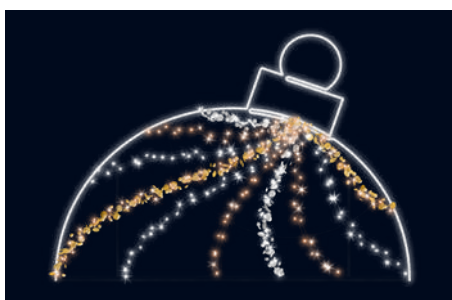

**POLYNÉSIE
201061**
H 2,4 x W 2,6 m
Steady.

**ARCEAU BOULE OR
203322-24VO**
H 1,5 x W 2,15 m
Glittering.