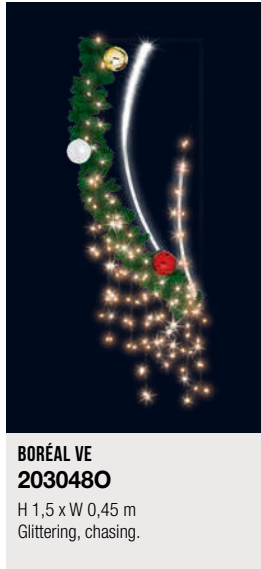

Lamp Columns

RECONDITIONED LED DECORS
Outdoor 230V decorations, delivered with plates
and power cables, without baubles, bulbs and minidrop light.

**BEST
SELLER**