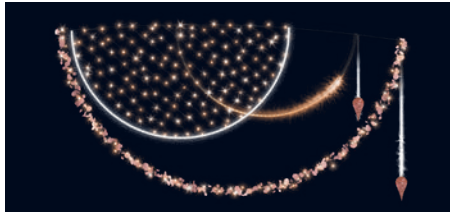

COLLIER
4116570

H 1,2 x W 2,5 m
Glittering, chasing.