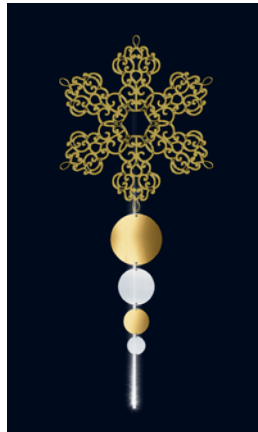

SNOW OR
2042630

H 2 x W 0,8 m
Chasing.

ICY AND SPARKLING