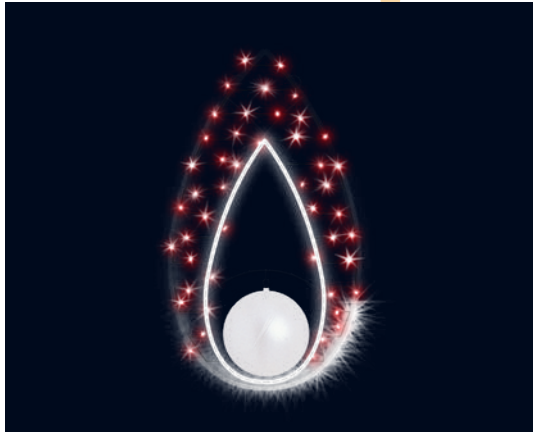

GOUTTE ALYA RG
2036420

H 1,1 x W 0,6 m
Glittering, chasing.
Baubles not included