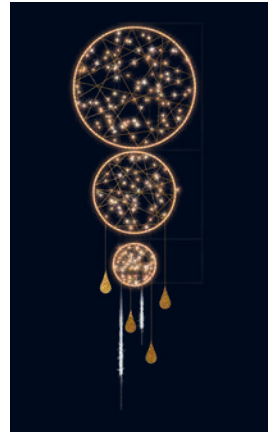

RÊVE OR
2027410
H 3 x W 1 m
Glittering.

ELEGANT AND REFINED