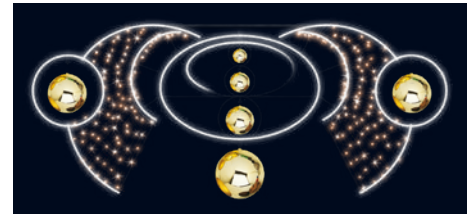

PENDENTIF 2
4061020

H 1,27 x W 3 m
Glittering, chasing. *Baubles in option.*