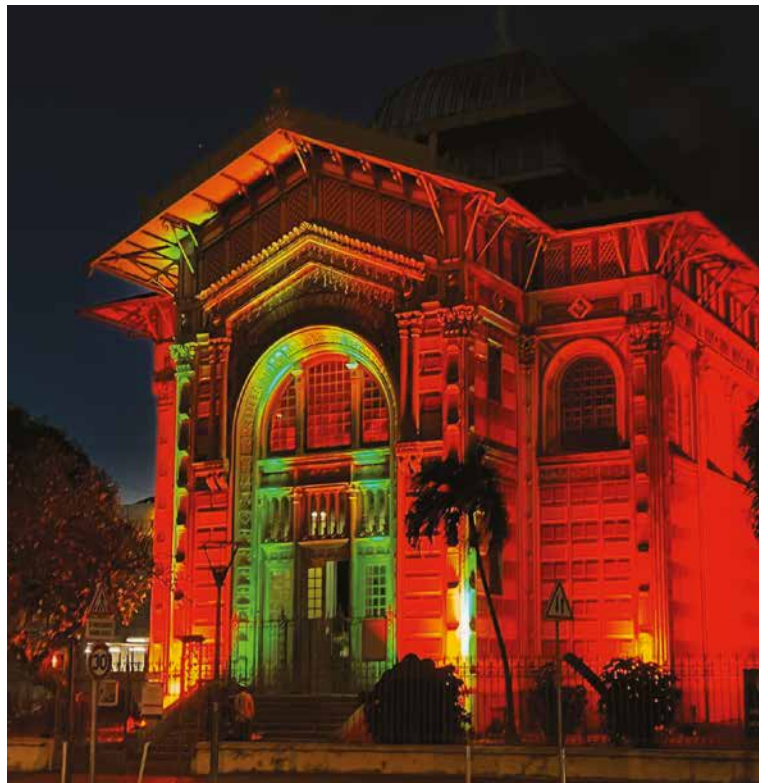

HALTO

by Leblanc

French product brand for dynamic architectural lighting : bars, spotlights, recessed lights, gobo projectors, etc.

With more than 30 years of experience, HALTO carries out long-lasting, colorful projects for the enhancement of buildings.

Whether it is for use in an aquatic, urban, dynamic environment or in extreme cold... HALTO will turn your creative ideas into exceptional achievements!
www.halto.fr

Discover the
HALTO catalogue