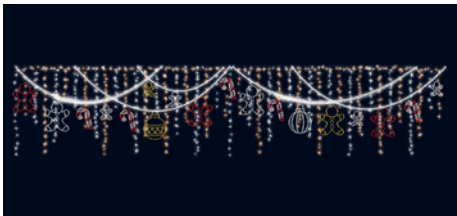

**MIRA CANDY/GINGER
4158360**

H 1,2 x W 6 m
Glittering, chasing.