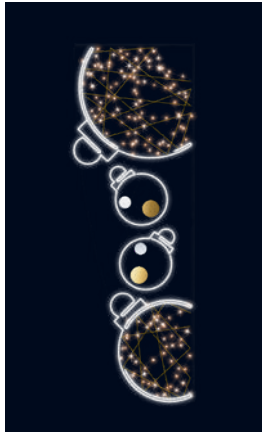

**BRIN BC**  
**1701760**  
H 3 x W 1 m  
Sparkling.

**DIAMANTINE BF**  
**2024960**  
H 3 x W 1 m  
Glittering.

**CLARA BF**  
**1711740**  
H 3 x W 1 m  
Glittering, chasing.

**CLARA RG**  
**1711680**  
H 3 x W 1 m  
Glittering, chasing.