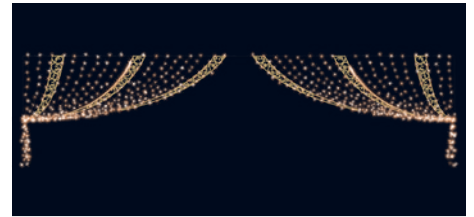

DRAPÉ OPÉRA GREENFIB
4139560
H 1,5 x W 6 m
Glittering.