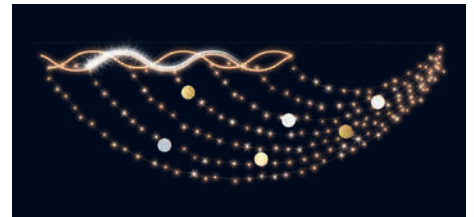

AMAYA GAUCHE OR
203361
H 1 x W 3 m
Glittering, chasing.