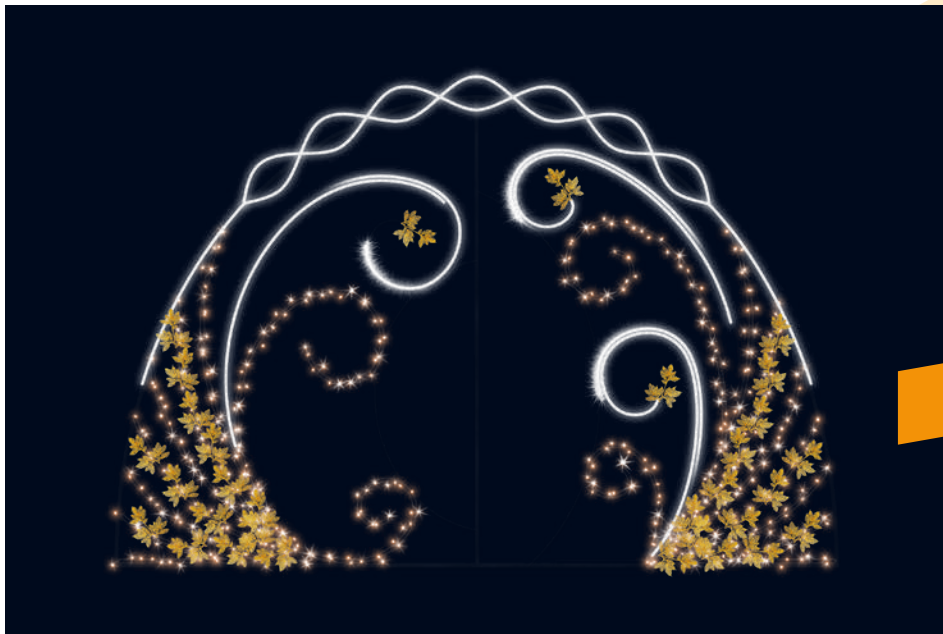

**ARCEAU ANTHÉA OR
203394-24VO**

H 3,5 x W 2,4 m
Glittering, chasing.

**MAGNIFICENT BY DAY
AND BY NIGHT !**