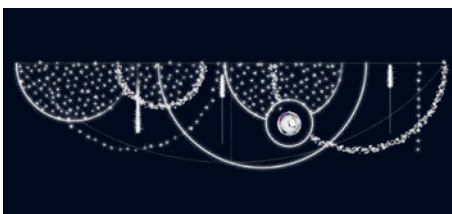

COLLIER BOULE
4043720

H 1 x W 5 m
Glittering. *Baubles not included*