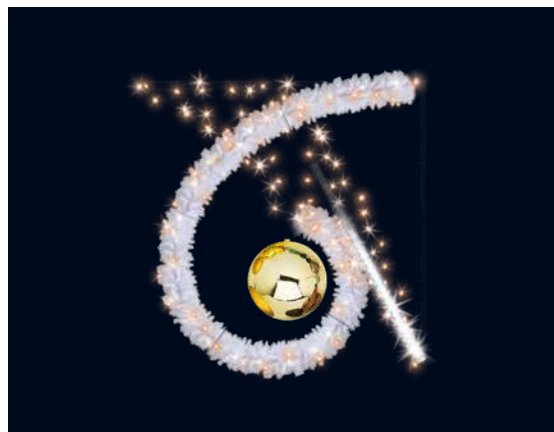

MERRY BF
2029480
H 1 x W 1 m
Glittering.