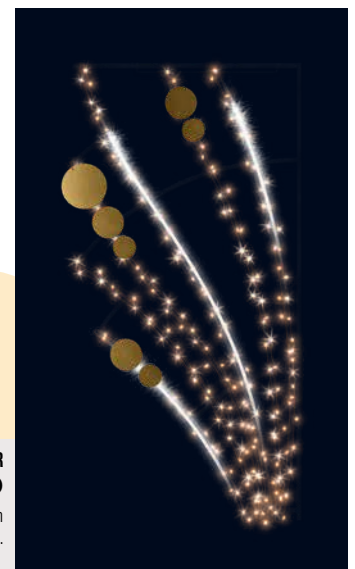

LOUISE OR
2037510

H 2 x W 1 m
Glittering, chasing.