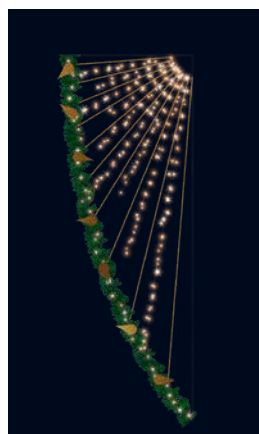

AURA VE
2030050
H 3 x W 1 m
Glittering.