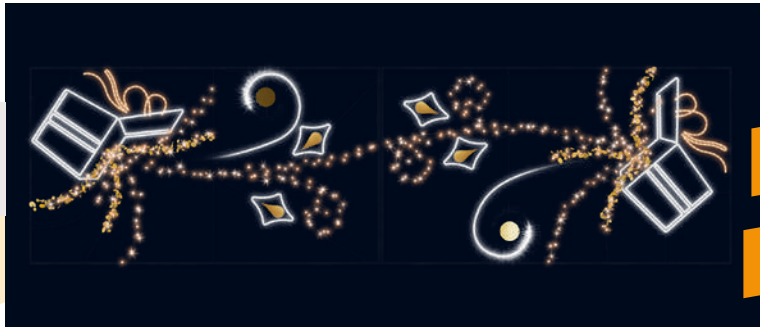

# Across street

RECONDITIONED LED DECORS  
Outdoor 230V decorations, delivered with plates  
and power cables, without baubles, bulbs and minidrop light.

**CADEAU OR**  
**2033050**  
H 1,4 x W 5 m  
Glittering, chasing.