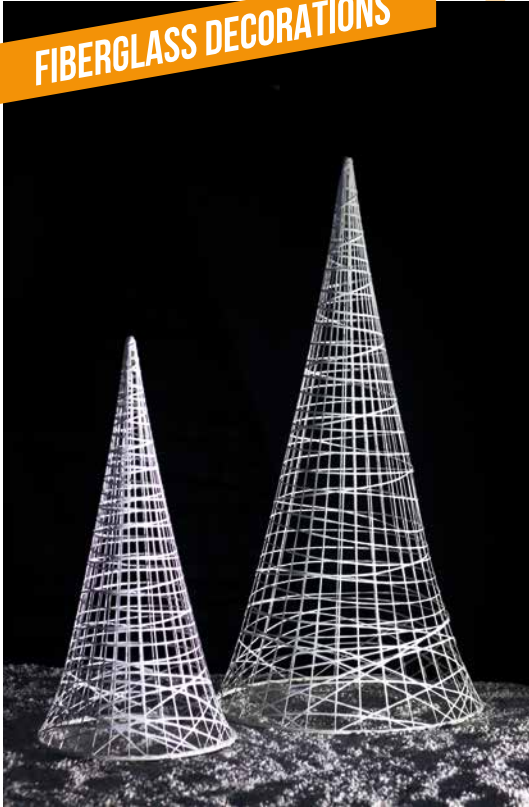

FIBERGLASS DECORATIONS

These products are suitable for use in public access building-regulated buildings as they are non-combustible.

REFERENCE	DESCRIPTION	DIAM.	HGT.	FIBER
0501810	SECOND-HAND Cone	60 cm	180 cm	☐
050681	Water drop (top only)	50 cm	65 cm	☐