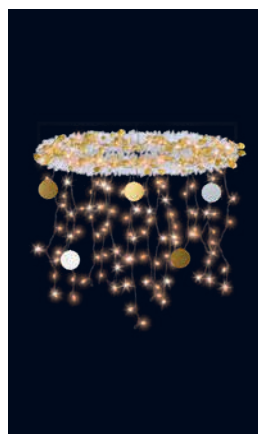

**COURONNE ALYA OR
2033700**
H 1,2 x W 1 m
Glittering.