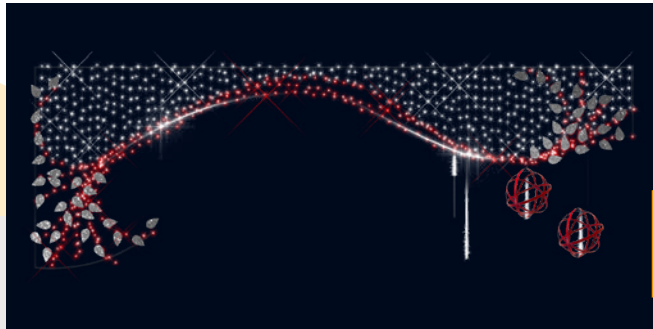

# Across street

RECONDITIONED LED DECORS  
Outdoor 230V decorations, delivered with eye hooks  
and power cables, without baubles, bulbs and minidrop light.

**POLLEN RUBIS**  
**4086280**  
H 2 x W 6 m  
Glittering, chasing.