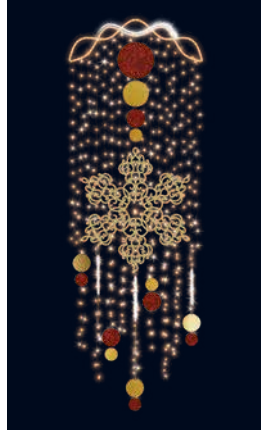

H 3 x W 1 m  
Glittering.

**AMAYA RG**  
**2036320**

H 3 x W 1,4 m  
Glittering, chasing.

**BEST  
SELLER**

**LOUISE OR**  
**2037510**

H 2 x W 1 m  
Glittering, chasing.

**GREAT  
HEIGHT**

**SNOW OR  
2042620**  
H 3 x W 1 m  
Glittering, chasing.