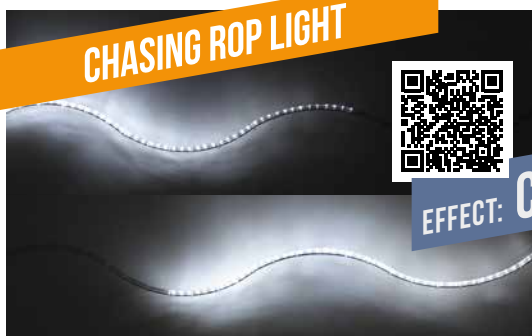

CHASING ROP LIGHT

EFFECT: CHASING

230V

REFERENCE	LENGHT	LED	P. / 230V
550481	1 m	○	7 W
550226	2 m	●	7 W

24V

REFERENCE	LENGHT	LED	P. / 230V
550253	1 m	○	5,5 W
550254	1 m	●	5,5 W
550224	5 m	●	26 W
550225	10 m	●	26 W
550178	10 m	○	26 W