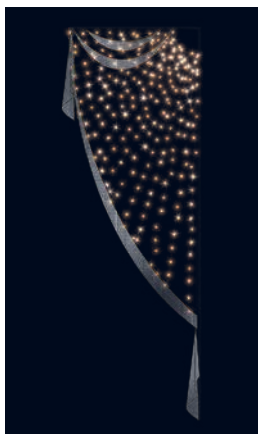

OPÉRA BC
2027560
H 3 x W 1 m
Glittering.