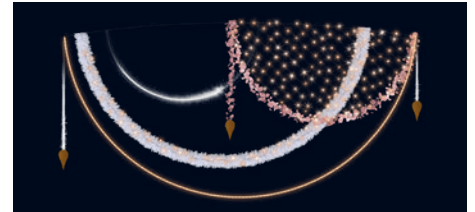

COLLIER SUSPENDU 2
4111150

H 1,5 x W 3,1 m
Glittering, chasing.