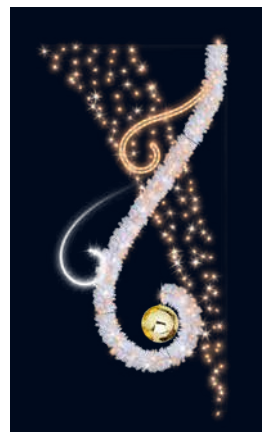

MERRY BF
2029500
H 2 x W 1 m
Glittering, chasing.