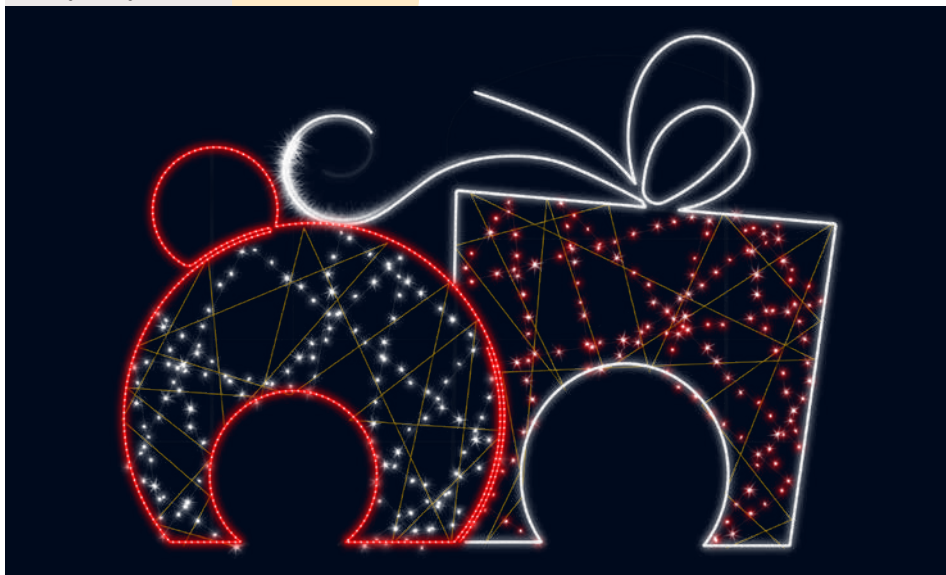

2D Decorations

RECONDITIONED LED DECORS
Outdoor 230V decorations, delivered with plates
and power cables, without baubles, bulbs and minidrop light.

ARCEAU CADEAU RG
203475-24V

H 2,5 x W 3,5 m
Glittering, chasing.

ARCEAU MUFFIN
205049-24VO

H 1,5 x W 1,3 m
Glittering.

GOURMET
DECORS

ARCEAU CANDY M
205050-24VO

H 1,4 x W 1,5 m
Glittering.