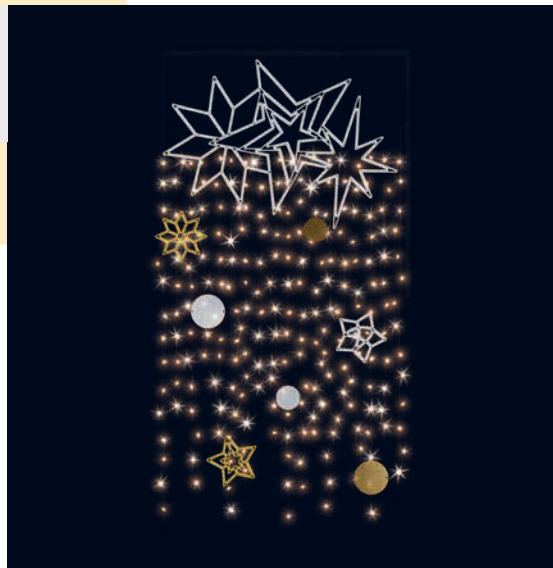

RIDEAU ETOILE OR
2040630
H 1,96 x W 1 m
Glittering.