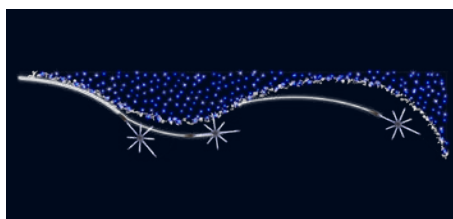

BOUQUET GLACÉ  
2028830

H 1 x W 5 m  
Glittering. *Minifloko in option*

MERRY SOUPLE FLOCON  
4179150

H 0,24 x W 5,2 m  
Non-luminous. *Baubles included*

TRAVERSÉE SOUPLE ENCHANTÉE OR  
2032970

H 0,8 x W 5,2 m  
Glittering.  
*Baubles not included*