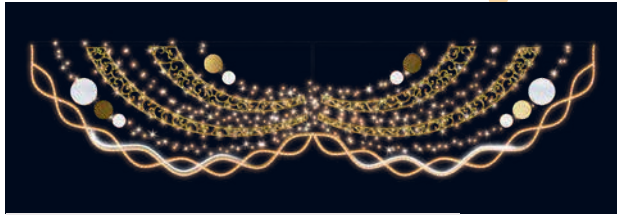

TRAVERSÉE SNOW OR
4152430
H 1 x W 4,2 m
Glittering.