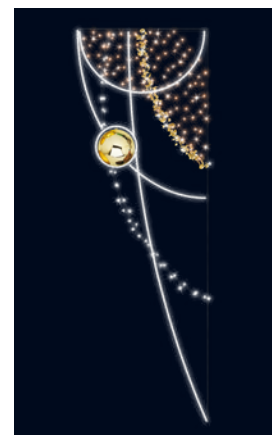

COLLIER BOULE
4057260
H 3 x W 1 m
Glittering.
Baubles in option.