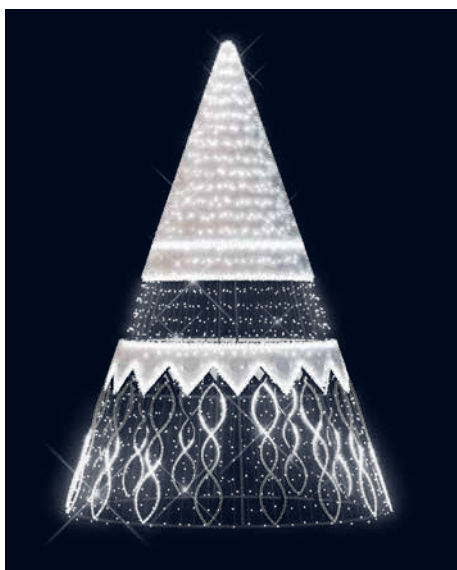

PETIT ALVA BF
203593-24VO

H 3 x W 2 m
Glittering, chasing.